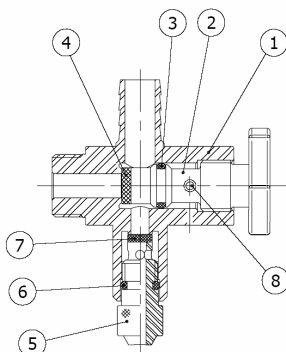

### Grifo de Nivel Inferior para Manguera con purga. Línea Sanitaria Lower Level cock with hose nipple and drain. Sanitary line.

#### Características

1. Grifo nivel Inferior para manguera con purga.
2. Extremo roscado ISO 228/1.
3. Construcción en Inox AISI 304.
4. Cierre de PTFE.
5. Espiga para manguera de 14 mm.
6. Fácil limpieza y montaje.
7. Pulido Sanitario Ra  $\leq 0.8 \mu\text{m}$ .
8. Presión de trabajo máxima 10 Kg/cm<sup>2</sup>.
9. Temperatura máxima de trabajo 150 °C.

#### Features

1. Lower Level cock with hose nipple and drain.
2. Thread end according to ISO 228/1..
3. Made by AISI 304.
4. PTFE seat.
5. Hose nipple dimension 14 mm.
6. Easy cleaning and assembly.
7. Sanitary Polish Ra  $\leq 0.8 \mu\text{m}$ .
8. Max. Working pressure 10 Kg/cm<sup>2</sup>.
9. Max. Working Temperature 150 °C.

#### DIMENSIONES GENERALES / GENERAL DIMENSIONS

Ref.	Medida ( R ) / Size ( R )	DN	Dimensiones / Dimensions (mm)				Peso / Weight (Kg.)
			A	D	E	L	
2922 04	1/2"	15	88	26	14	72	0,320

The logo for Genebre, featuring the word "GENEBRE" in a bold, sans-serif font. The letter "E" is stylized with a blue horizontal bar through its middle. The logo is positioned on a white, rounded rectangular background that appears to be a sticker on a textured surface.