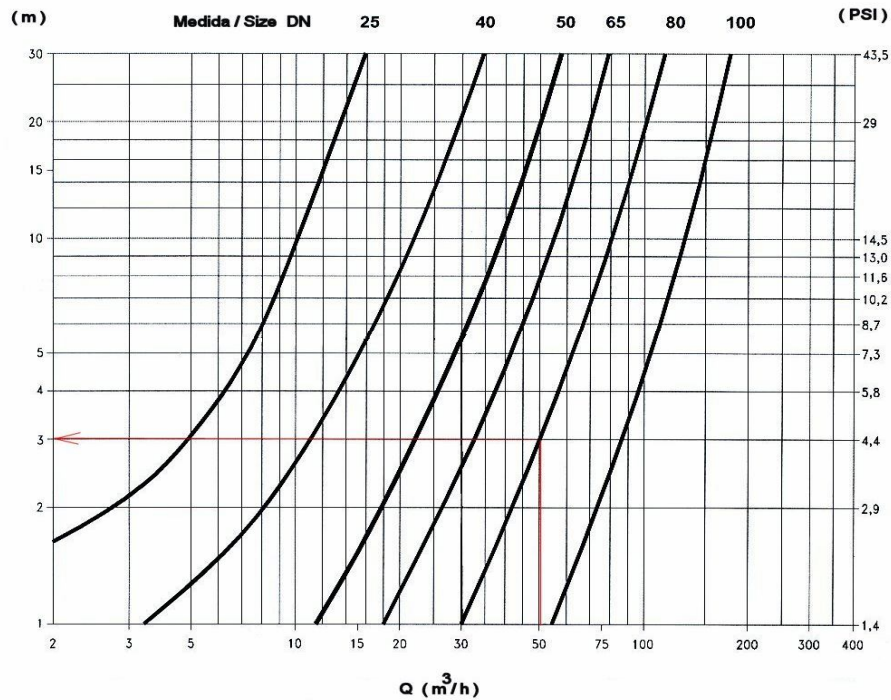

DIAGRAMA DE PERDIDAS DE CARGA / HEAD LOSSES DIAGRAM

Ejemplo / Example:

DN 80 - Q = 50 m³ / h ..... 3.0 m.