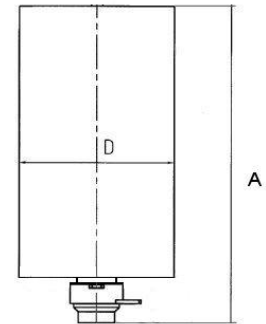

ARTICULO: 2944

Actuador neumático para válvula mariposa Línea Sanitaria. Pneumatic Actuator for butterfly valve Sanitary Line.

Características

1. Actuador Neumático.
2. Material del cuerpo Acero Inoxidable AISI 304.
3. Presión de trabajo 5 / 7 bar.
4. Acción simple efecto, retorno a resorte..
5. Angulo de giro 90°.
6. Pulido sanitario.

Features

1. Pneumatic Actuator.
2. Made by Stainless Steel AISI 304.
3. Working pressure 5 / 7 bar.
4. Spring Return.
5. Turn angle 90°.
6. Sanitary polished.

Nº	Denominación/Name	Material	Acabado Superficial/Surface Treatment
1	Cuerpo / Body	Acero Inox AISI 304 / SS 304	Pulido exterior / External polished.
2	Eje / Stem	Acero Inox AISI 304 / SS 304	-----
3	Muelle / Spring	Acero Muelle / Spring Steel	-----
4	Guías / Guide	Acero Inox AISI 304 / SS 304	-----
5	Pistón / Piston	Aluminio / Aluminium	-----
6	Tórica de Pistón / O - Ring	NBR	-----
7	Tórica de Tapa / O - Ring	NBR	-----
8	Anillo / Cap Ring.	Acero Muelle / Spring Steel	-----
9	Tapa / Cap	Acero Inox AISI 304 / SS 304	Pulido exterior / External polished.
10	Rodamiento / Roller Bearing	-----	-----
11	Tórica de eje / O - Ring	NBR	-----

DIMENSIONES GENERALES / GENERAL DIMENSIONS

Ref	Medida/Size	Dimensiones/Dimensions (mm)		Peso/Weight (g)
		A	D	
2944	1" - 4"	180	85	2,650