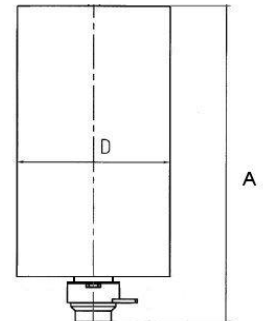

ARTICULO: 2949

Actuador neumático para válvula mariposa Línea Sanitaria. Pneumatic Actuator for butterfly valve Sanitary Line.

Características

1. Actuador Neumático.
2. Material del cuerpo Acero Inoxidable AISI 304.
3. Presión de trabajo 5 / 7 bar.
4. Acción Doble Efecto.
5. Angulo de giro 90°.
6. Pulido sanitario.

Features

1. Pneumatic Actuator.
2. Made by Stainless Steel AISI 304.
3. Working pressure 5 / 7 bar.
4. Double Acting.
5. Turn angle 90°.
6. Sanitary polished.

Nº	Denominación/Name	Material	Acabado Superficial/Surface Treatment
1	Cuerpo / Body	Acero Inox AISI 304 / SS 304	Pulido exterior / External polished.
2	Eje / Stem	Acero Inox AISI 304 / SS 304	-----
4	Guías / Guide	Acero Inox AISI 304 / SS 304	-----
5	Pistón / Piston	Aluminio / Aluminium	-----
6	Tórica de Pistón / O - Ring	NBR	-----
7	Tórica de Tapa / O - Ring	NBR	-----
8	Anillo / Cap Ring.	Acero Muelle / Spring Steel	-----
9	Tapa / Cap	Acero Inox AISI 304 / SS 304	Pulido exterior / External polished.
10	Rodamiento / Roller Bearing	-----	-----
11	Tórica de eje / O - Ring	NBR	-----

DIMENSIONES GENERALES / GENERAL DIMENSIONS

Ref	Medida/Size	Dimensiones/Dimensions (mm)		Peso/Weight (g)
		A	D	
2949	1" - 4"	180	85	2,650