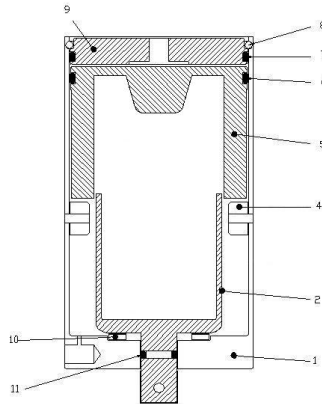

ARTICULO: 2949

Actuador neumático para válvula mariposa Línea Sanitaria. Pneumatic Actuator for butterfly valve Sanitary Line.

Características

1. Actuador Neumático.
2. Material del cuerpo Acero Inoxidable AISI 304.
3. Presión de trabajo 5 / 7 bar.
4. Acción Doble Efecto.
5. Angulo de giro 90°.
6. Pulido sanitario.

Features

1. Pneumatic Actuator.
2. Made by Stainless Steel AISI 304.
3. Working pressure 5 / 7 bar.
4. Double Acting.
5. Turn angle 90°.
6. Sanitary polished.

Nº	Denominación/Name	Material	Acabado Superficial/Surface Treatment
1	Cuerpo / Body	Acero Inox AISI 304 / SS 304	Pulido exterior / External polished.
2	Eje / Stem	Acero Inox AISI 304 / SS 304	-----
4	Guías / Guide	Acero Inox AISI 304 / SS 304	-----
5	Pistón / Piston	Aluminio / Aluminium	-----
6	Tórica de Pistón / O - Ring	NBR	-----
7	Tórica de Tapa / O - Ring	NBR	-----
8	Anillo / Cap Ring.	Acero Muelle / Spring Steel	-----
9	Tapa / Cap	Acero Inox AISI 304 / SS 304	Pulido exterior / External polished.
10	Rodamiento / Roller Bearing	-----	-----
11	Tórica de eje / O - Ring	NBR	-----

DIMENSIONES GENERALES / GENERAL DIMENSIONS

Ref	Medida/Size	Dimensiones/Dimensions (mm)		Peso/Weight (g)
		A	D	
2949	1" - 4"	180	85	2,650